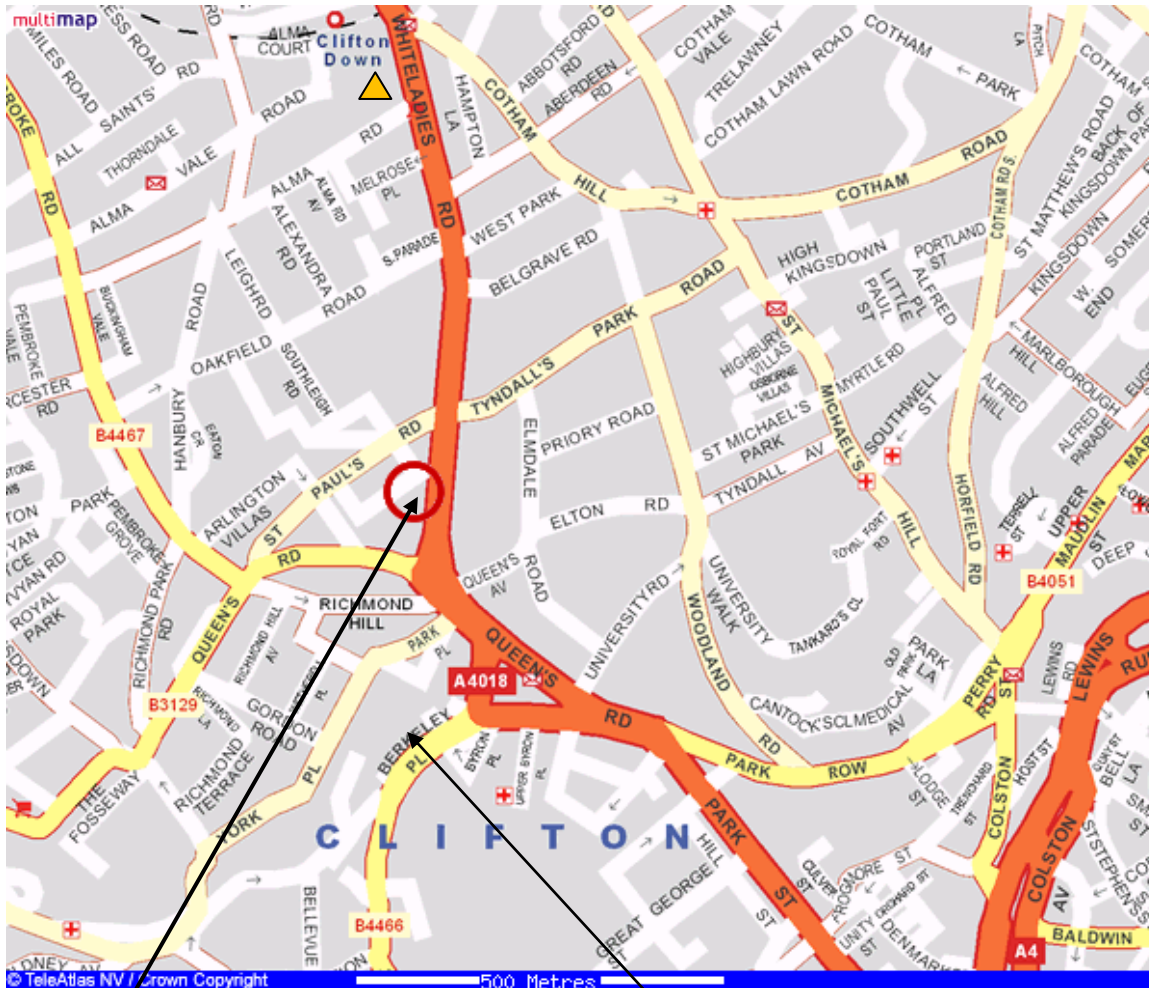

The Clifton Practice

The Clifton Practice
8-10 Whiteladies Road
Clifton
Bristol
BS8 1PD
Tel: 0117 973 3260

Suggested Parking:
West End Multi-storey car park at
the top of Jacob's Wells Road
(B4466).
*The practice is only a few minutes
walk away.*

 Clifton Down Shopping Centre
Whiteladies Road
Clifton

Car park access via Alma Road

Additional Details:

(Fees correct at time of going to press)

West End – Car Park

Berkeley Place
Bristol BS8 1EH
Tel: 0117 922 2198

Clifton Down Shopping Centre

- A partially covered car park accessed from Alma Road.
- Parking is spread over five levels with 350 spaces, including disabled and mother/child bays.
- The car park offers safe and secure parking from 7am to 10.30pm and was granted the Park Mark Safer Parking Award.
- Up to two hours free for Sainsbury's customers if they spend £20 or more in store, thereafter a reduced fee will apply.