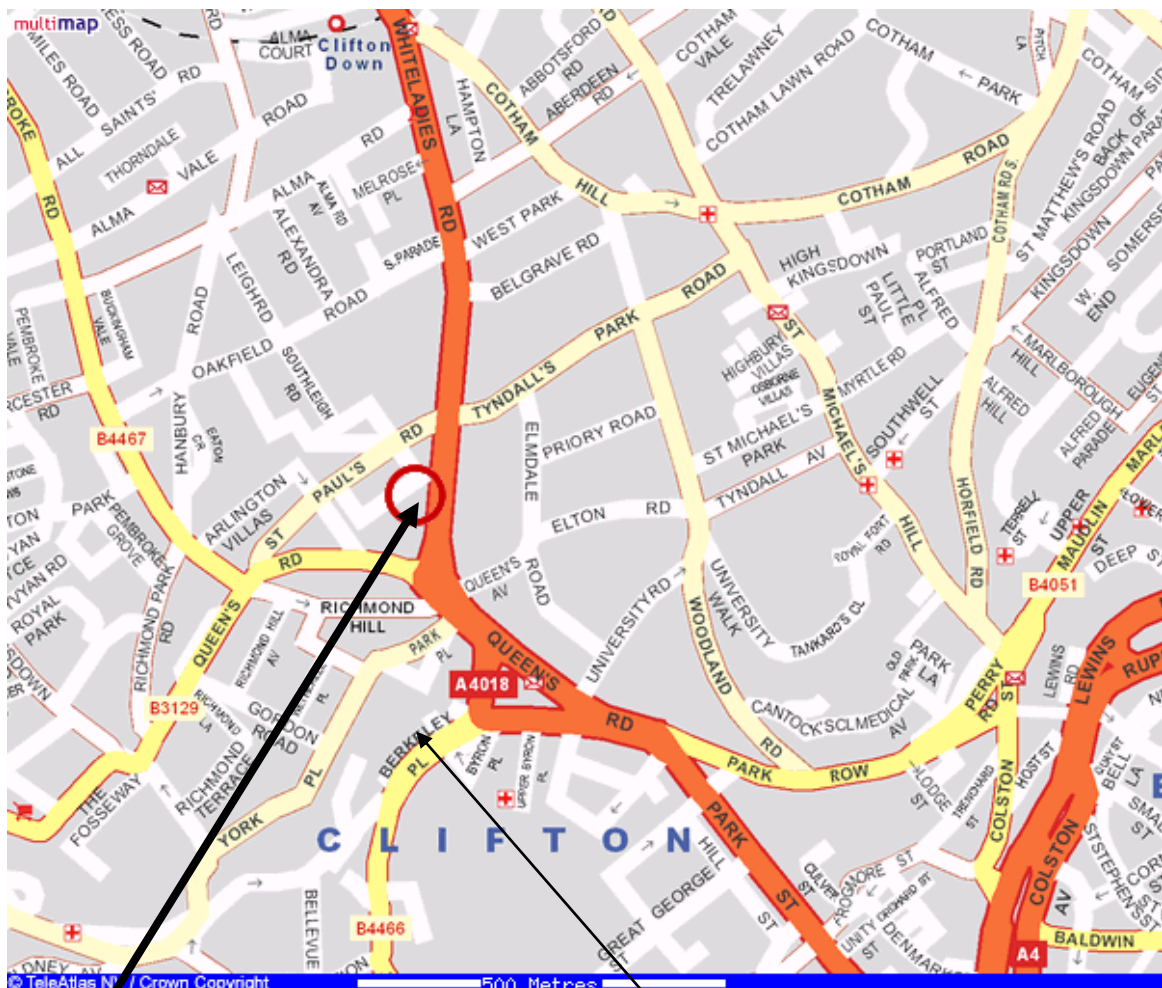

Directions to The Clifton Practice From M5

- ◆ Leave the M5 at junction 17 (signposted Bristol West), then at roundabout take the 2nd exit onto Cribbs Causeway - A4018 (signposted Bristol West)
- ◆ At roundabout take the 1st exit onto the A4018
- ◆ Continue forward onto Wyck Beck Road – A4018
- ◆ At the “Old Crow” Public House roundabout take the 2nd exit onto Passage Road – A4018 (signposted City Centre)
- ◆ At roundabout take the 2nd exit onto Westbury Road – A4018
- ◆ At junction go straight on and down into Whiteladies Road – A4018
- ◆ We are at the bottom end of Whiteladies Road near the Victoria Rooms

The Clifton Practice
8-10 Whiteladies Road
Clifton
Bristol
BS8 1PD (A4018)
Tel: 0117 317 9278

Suggested Parking:
West End Multi-storey car park at
the top of Jacob's Wells Road
BS8 1EH (B4466).
The practice is only a few minutes
walk away.