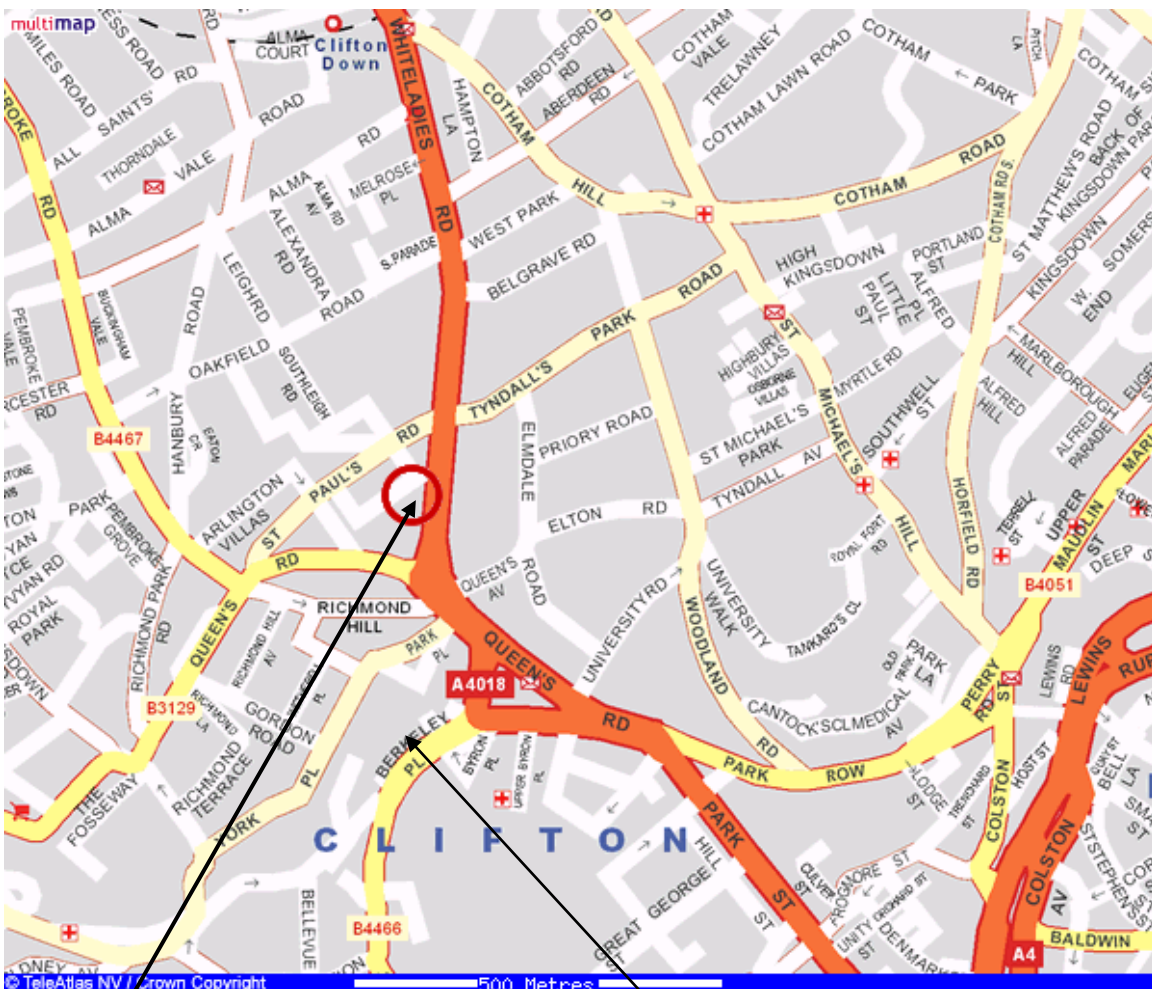

## Directions to The Clifton Practice From M4

- ◆ Leave the M4 at junction 19 onto the M32 (signposted Bristol)
- ◆ Keep forward (signposted City Centre)
- ◆ Continue forward onto Newfoundland Way - A4032 (signposted City Centre)
- ◆ At traffic signals turn right onto Bond Street - A4044
- ◆ At St James Barton roundabout take the 2nd exit onto Marlborough Street - B4051
- ◆ Continue forward onto Queens Road
- ◆ Continue forward onto Triangle South - A4018
- ◆ Bear left onto Queens Road - A4018 (signposted Clifton)
- ◆ Follow the A4018 in front of the Victoria Rooms and then bear left onto Whiteladies Road
- ◆ The Clifton Practice is second large white building on the left.

The Clifton Practice  
8-10 Whiteladies Road  
Clifton  
Bristol  
BS8 1PD (A4018)  
Tel: 0117 317 9278

Suggested Parking:  
West End Multi-storey car park  
Berkeley Place, Bristol  
Postcode: BS8 1EH (B4466)

At the top of Jacob's Wells Road  
(B4466).  
*The practice is only a few minutes  
walk away.*