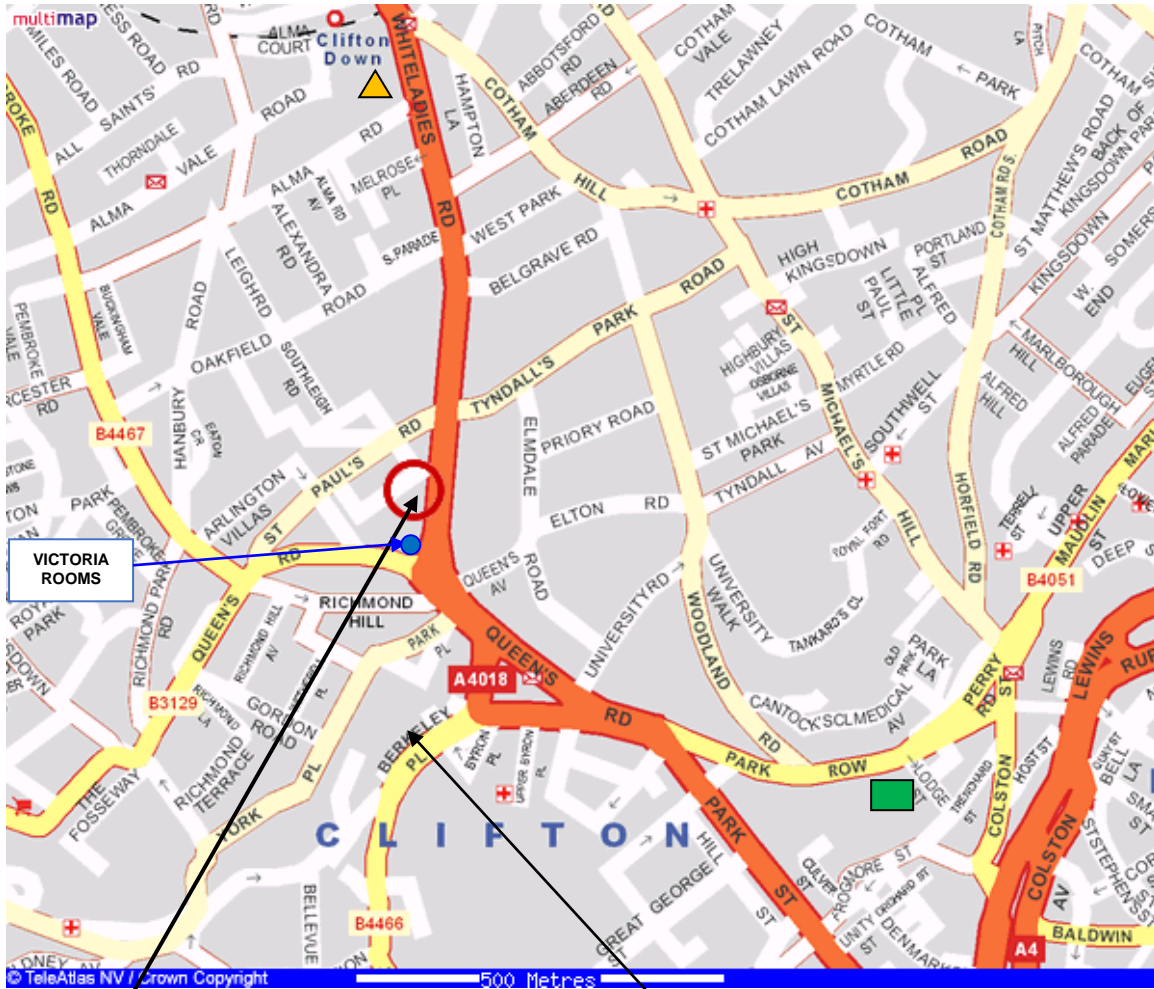

The Clifton Practice

Unfortunately, there is no student parking at The Clifton Practice, so here are a few suggestions for local long-term parking.

CPHT Bristol
The Clifton Practice
8-10 Whiteladies Road
Clifton
Bristol
BS8 1PD (A4018)
Tel: 0117 317 9278

 Clifton Down Shopping Centre
Whiteladies Road (A4018)
Clifton BS8 2NN
Car park access via Alma Road
<https://www.cliftdownsc.com/information/parking>

 Trenchard Street
West End, Bristol
BS1 5AN
<https://www.bristol.gov.uk/parking/trenchard-street-long-stay-car-park>

Suggested Parking:
West End Multi-storey car park at
the top of Jacob's Wells Road
BS8 1EH (B4466).

*The practice is only a few minutes
walk away.*

<https://www.bristol.gov.uk/parking/west-end-long-stay-car-park>